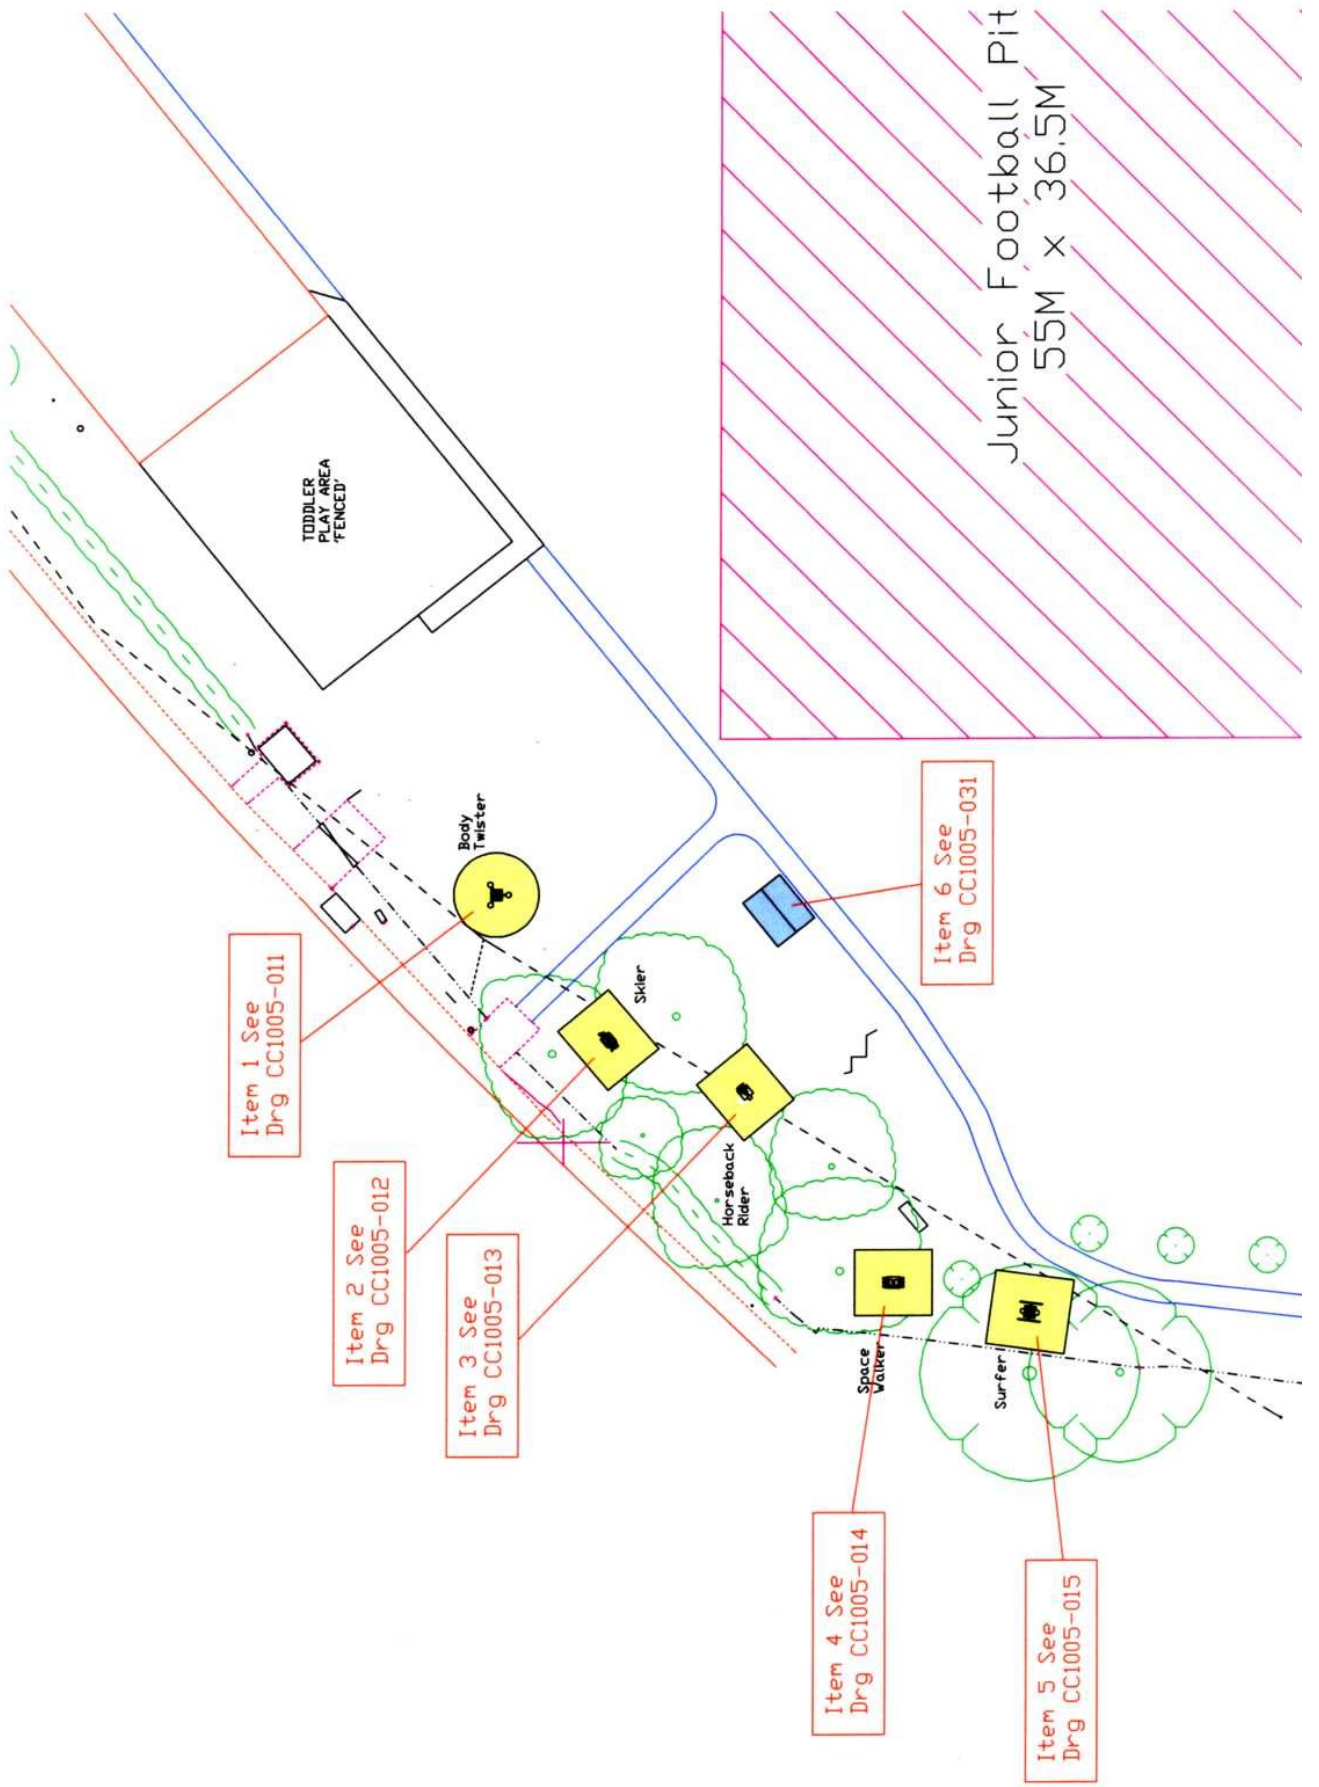

Notes:

Tree are generally as shown in 2004 survey
Some have been removed and some planted,
these will be noted on next full survey.

Football pitches - The junior pitch is shown in
in it's most Westerly position
The senior pitch is shown in it's last surveyed
position. Again this is not fixed.

Drawn By AK	Checked By JS	Date 10/05/10	Scale 1:1000
C&C VHM Sheppey Project Field Layout		AKS	
		CC1005-001	Revision A Sheet 1/1

Item 1 See
Drg CC1005-011

Item 2 See
Drg CC1005-012

Item 3 See
Drg CC1005-013

Item 4 See
Drg CC1005-014

Item 6 See
Drg CC1005-031

Item 5 See
Drg CC1005-015

Junior Football Pit
55M x 36.5M